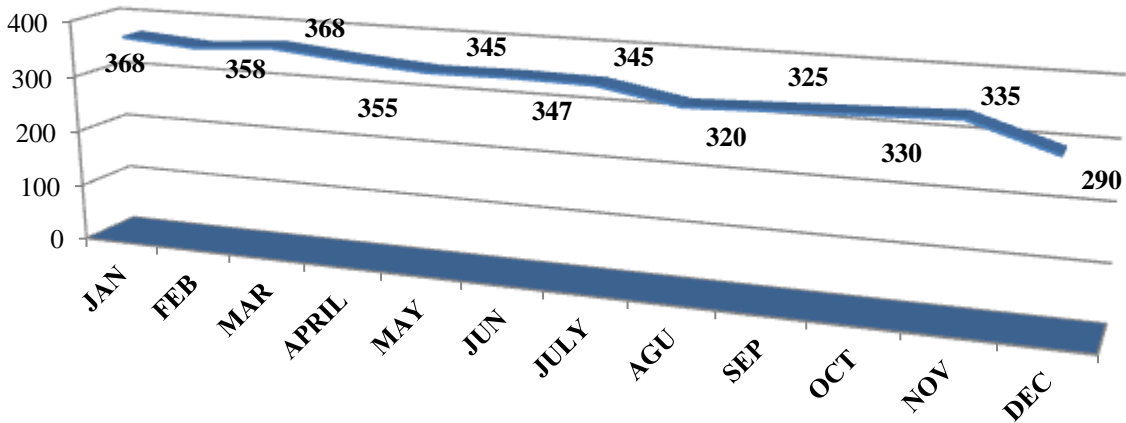

SHIP RECYCLING ASSOCIATION OF TURKIYE

OUR SOME DATAS

2018 SCRAP PRICE IN TURKEY USD METRIC/TONE