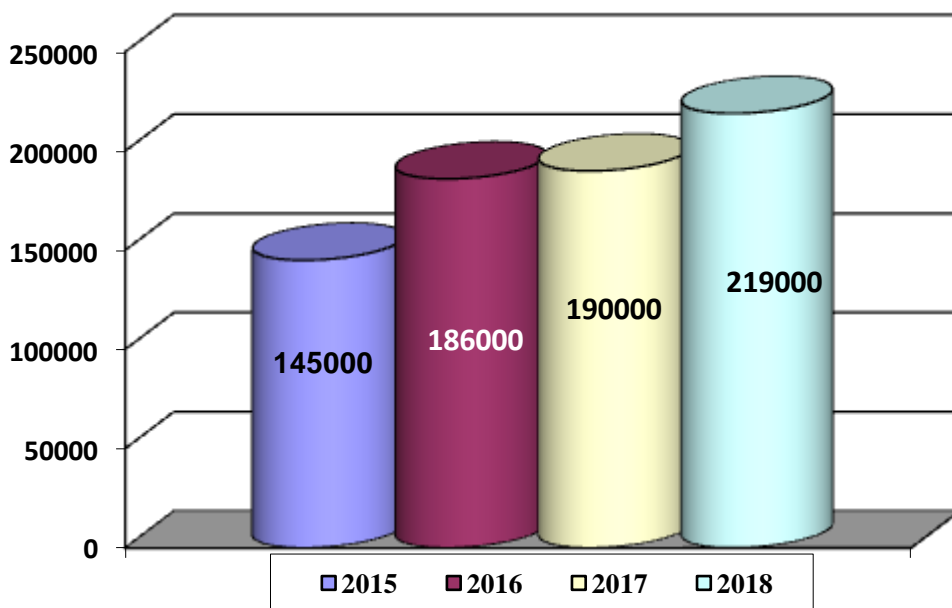

SHIP RECYCLING ASSOCIATION OF TURKIYE

OUR SOME DATAS

LDT 1000 METRIC TON

SHIPS TOTAL

SHIP RECYCLING ASSOCIATION OF TURKIYE

OUR SOME DATAS

RIG METRIC TONE 1000

SHIP RECYCLING ASSOCIATION OF TURKIYE

OUR SOME DATAS

2018 SCRAP PRICE IN TURKEY USD METRIC/TONE

EMPLOYMENT

SHIP RECYCLING ASSOCIATION OF TURKIYE

OUR SOME DATAS