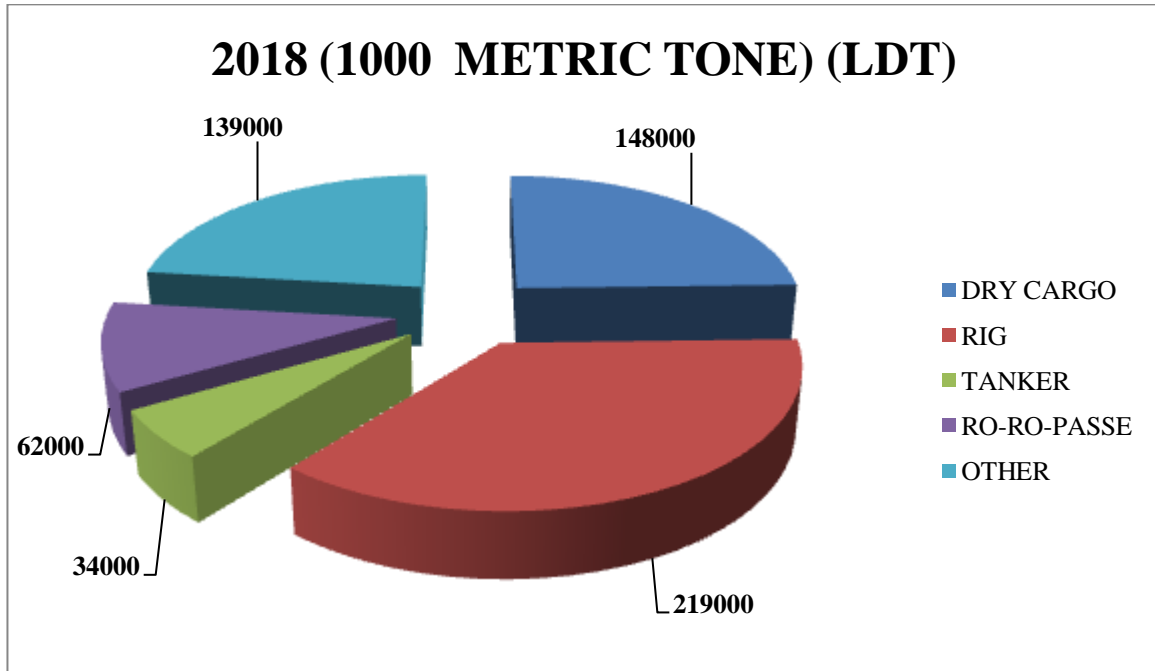

SHIP RECYCLING ASSOCIATION OF TURKIYE

OUR SOME DATAS

LDT 1000 METRIC TON

SHIPS TOTAL

SHIP RECYCLING ASSOCIATION OF TURKIYE

OUR SOME DATAS

RIG METRIC TONE 1000

SHIP RECYCLING ASSOCIATION OF TURKIYE