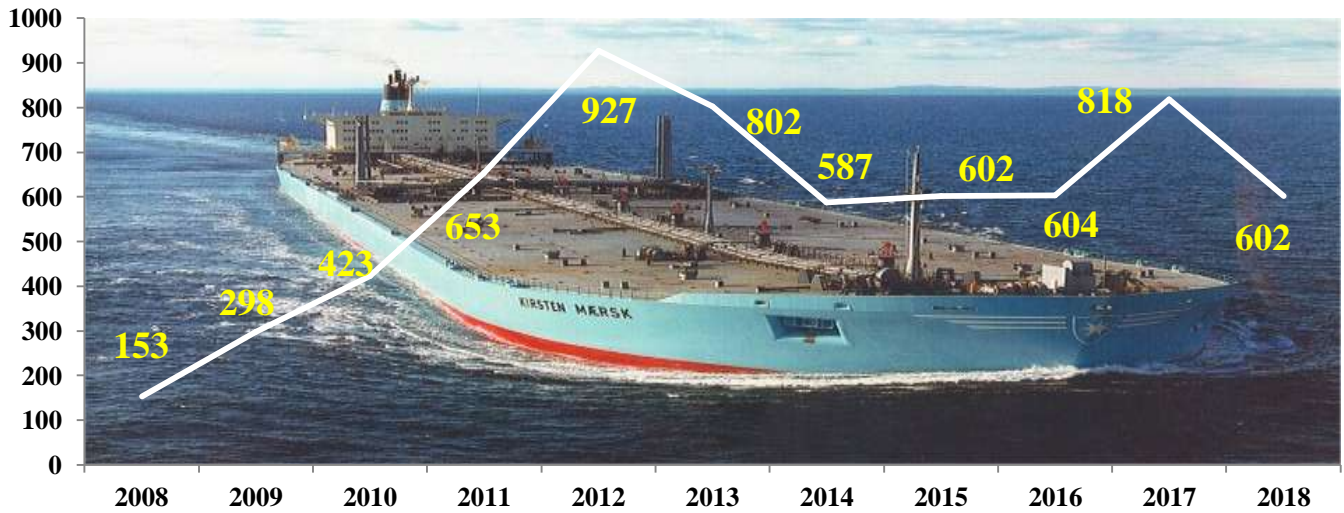

SHIP RECYCLING ASSOCIATION OF TURKIYE

OUR SOME DATAS

LDT 1000 METRIC TON

SHIPS TOTAL

SHIP RECYCLING ASSOCIATION OF TURKIYE

OUR SOME DATAS

RIG METRIC TONE 1000

SHIP RECYCLING ASSOCIATION OF TURKIYE