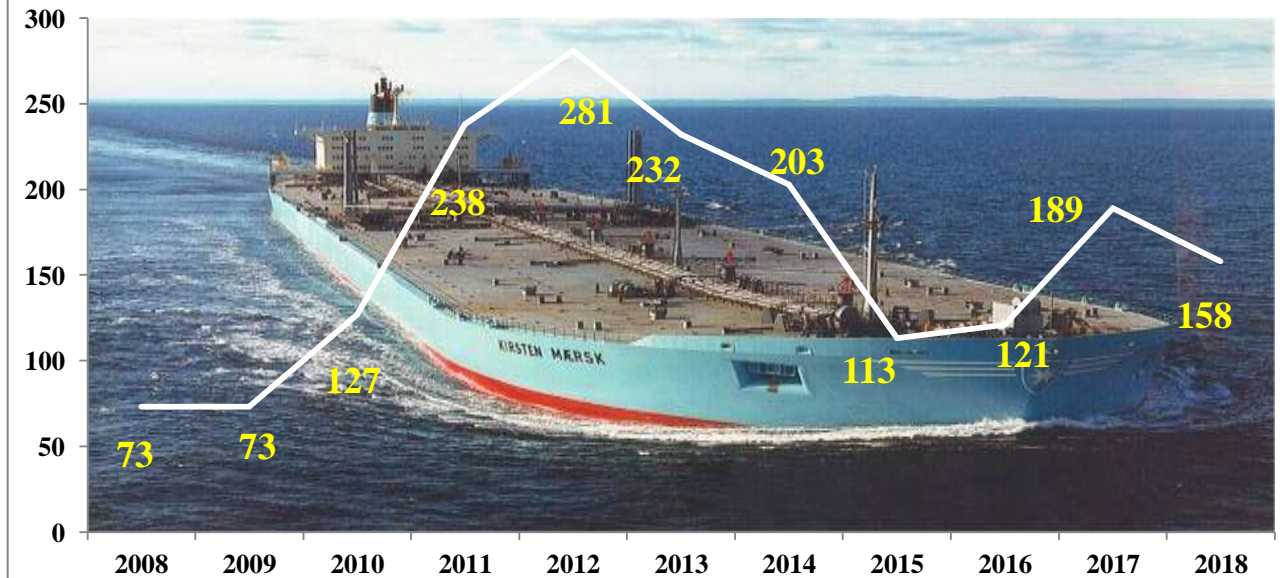

SHIP RECYCLING ASSOCIATION OF TURKIYE

OUR SOME DATAS

LDT 1000 METRIC TON

SHIPS TOTAL

SHIP RECYCLING ASSOCIATION OF TURKIYE

OUR SOME DATAS

RIG METRIC TONE 1000

SHIP RECYCLING ASSOCIATION OF TURKIYE