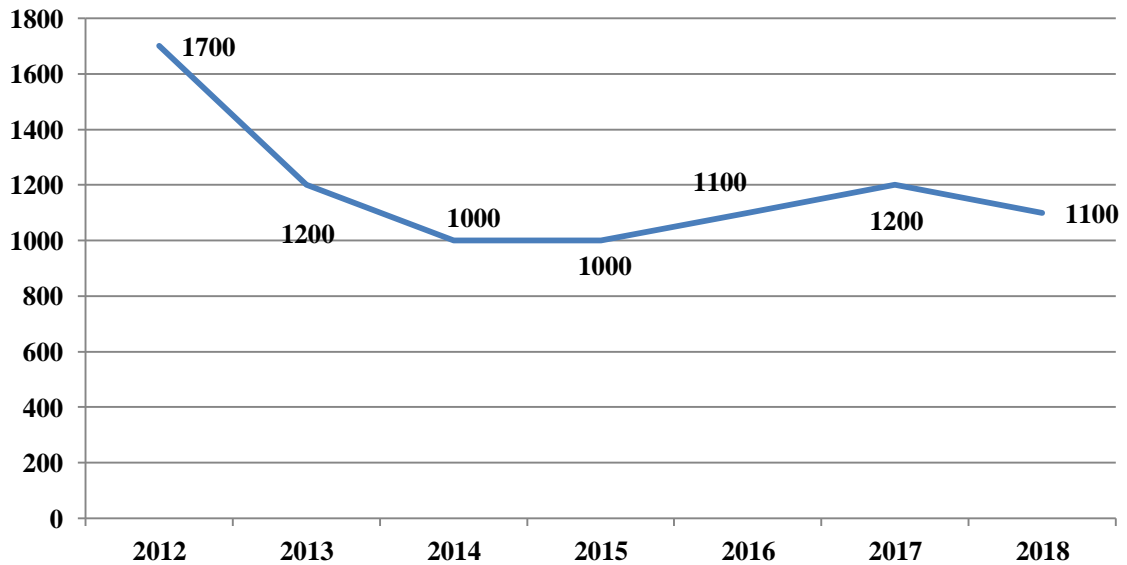

EMPLOYMENT