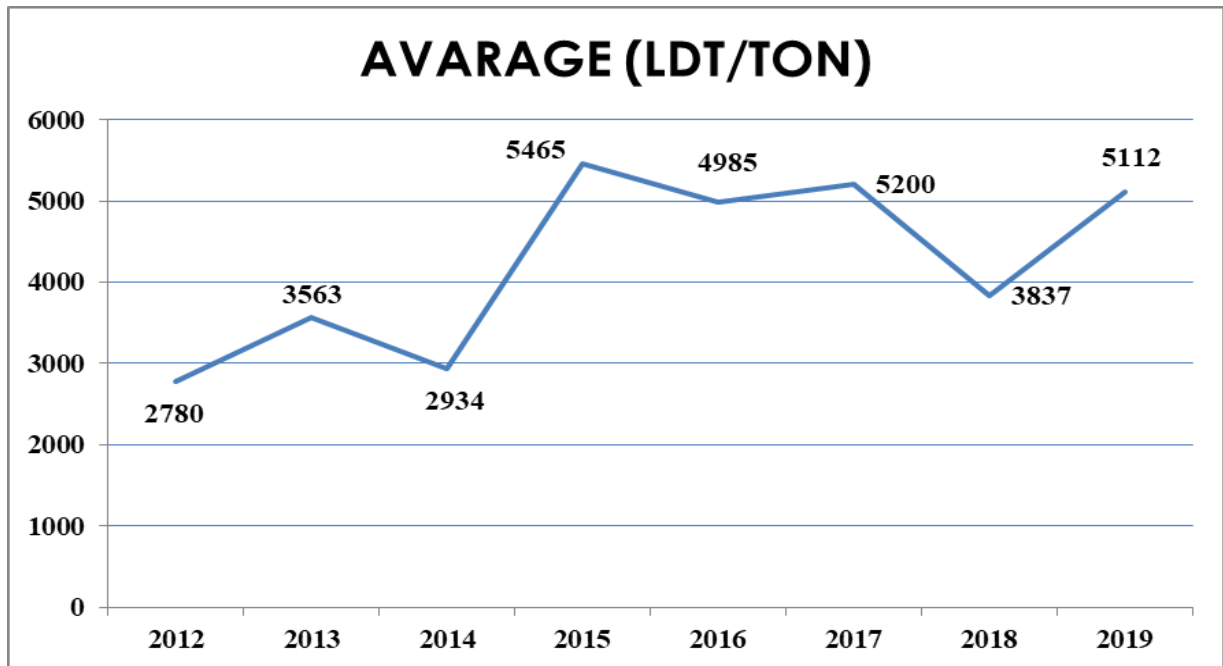

LDT 1000 Metric tone

SHIP TOTALY

RIG DATA

EMPLOYMENT