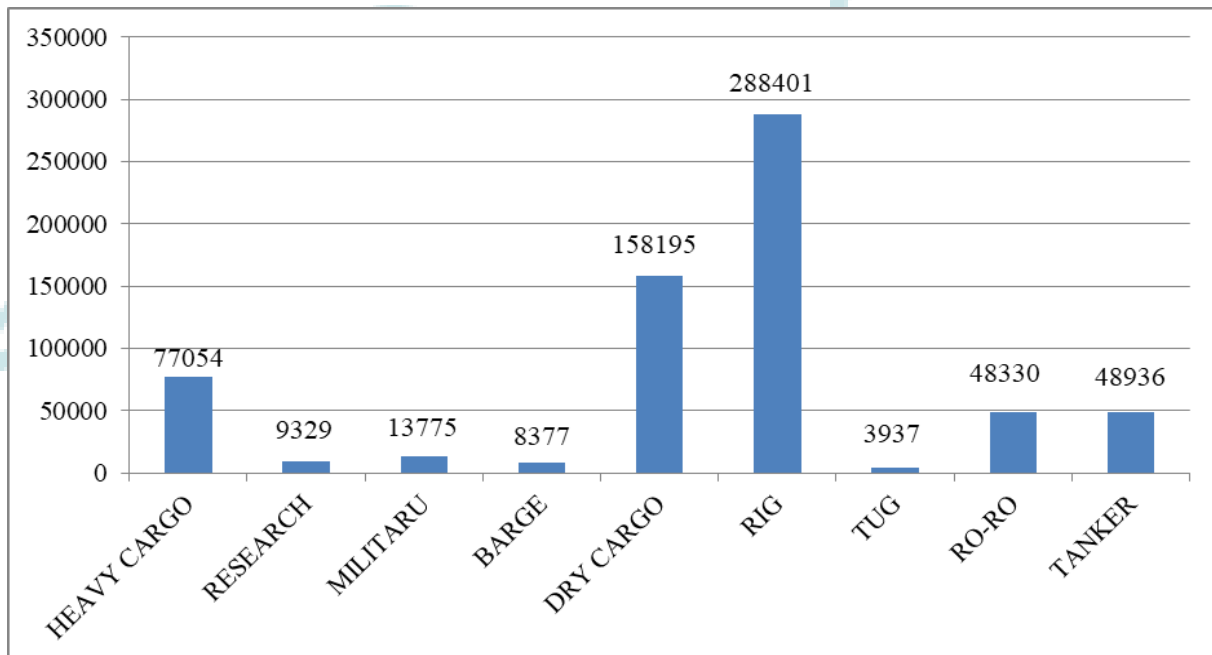

LDT 1000 Metric tone

SHIP TOTALY

RIG DATA

EMPLOYMENT