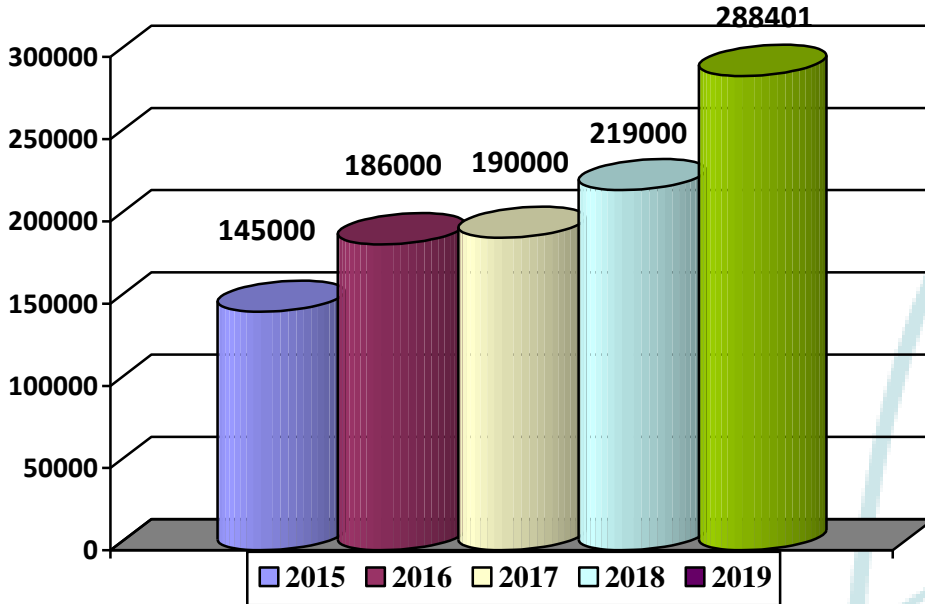

LDT 1000 Metric tone

SHIP TOTALY

RIG DATA

EMPLOYMENT