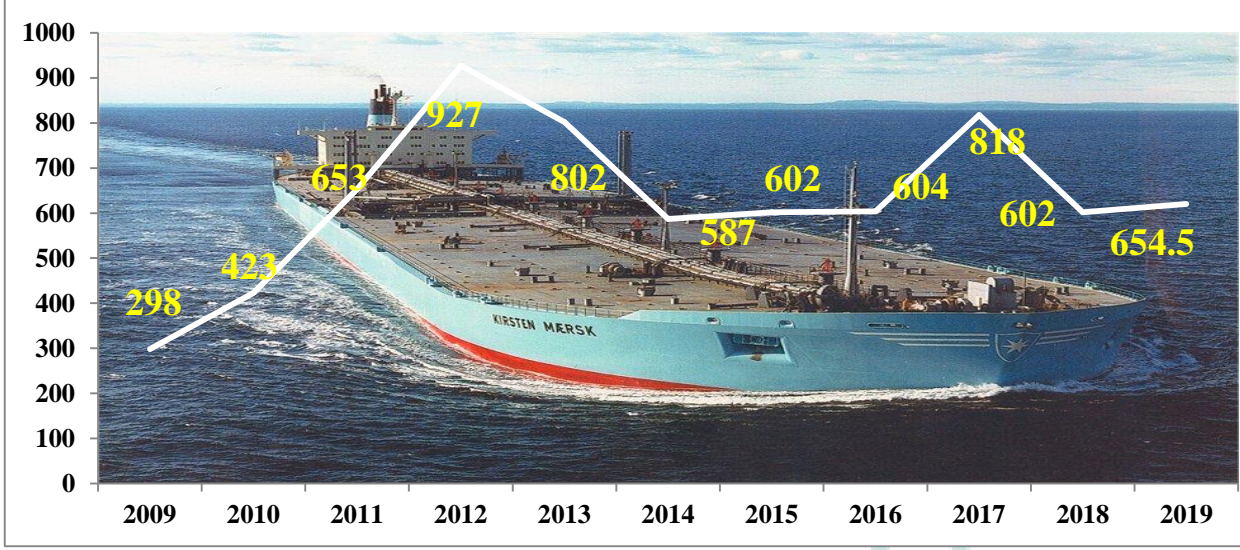

LDT 1000 Metric tone

SHIP TOTALY

RIG DATA

EMPLOYMENT