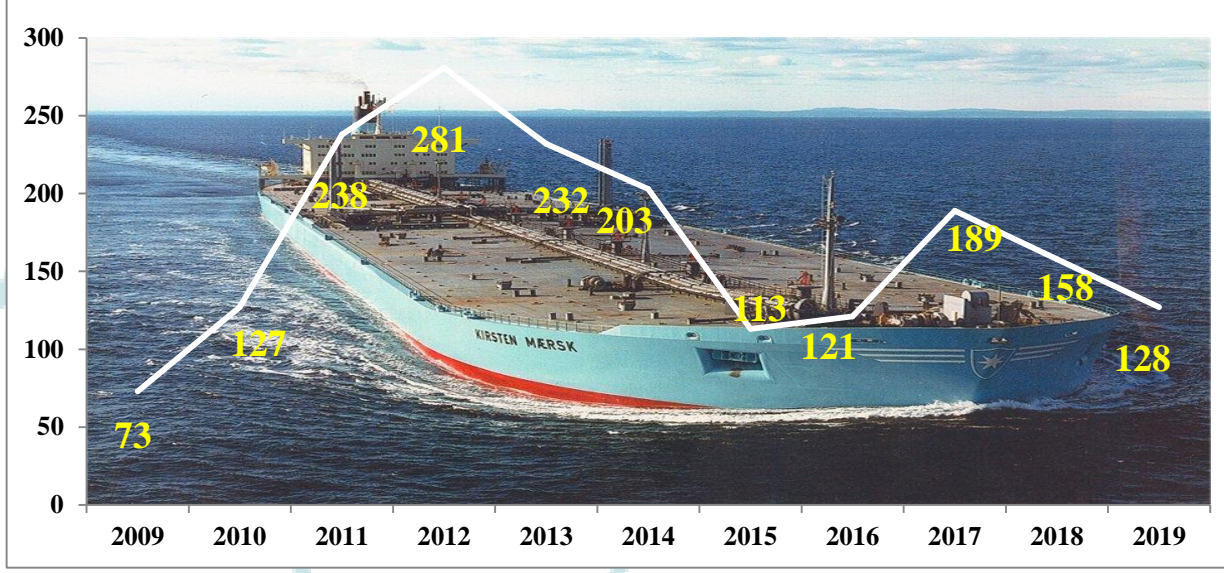

LDT 1000 Metric tone

SHIP TOTALY

RIG DATA

EMPLOYMENT